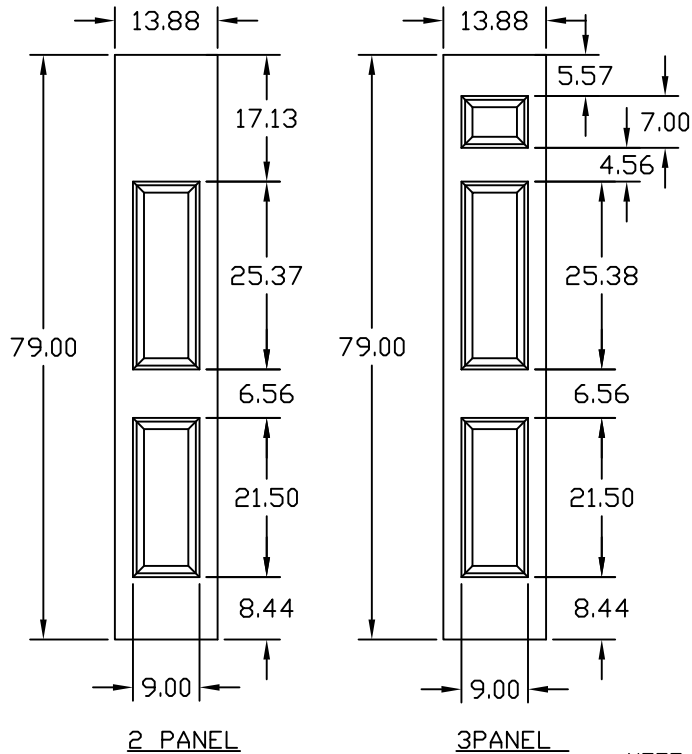

12" X 6'8" SIDELITES

14" X 6'8" SIDELITES

NOTE:
SEE SIDELITE AVAILABILITY SHEET
FOR SIDELITE SIZE AVAILABILITY PER EMBOSSMENT

SIDELITE 6'8" EMBOSSMENT
DETAILS
24 GAUGE STEEL

| | |
|---------|---------|
| DWG# | V-3 |
| DATE | 4-08-05 |
| NAME | MJP |
| SECTION | V |
| PAGE | 3 |