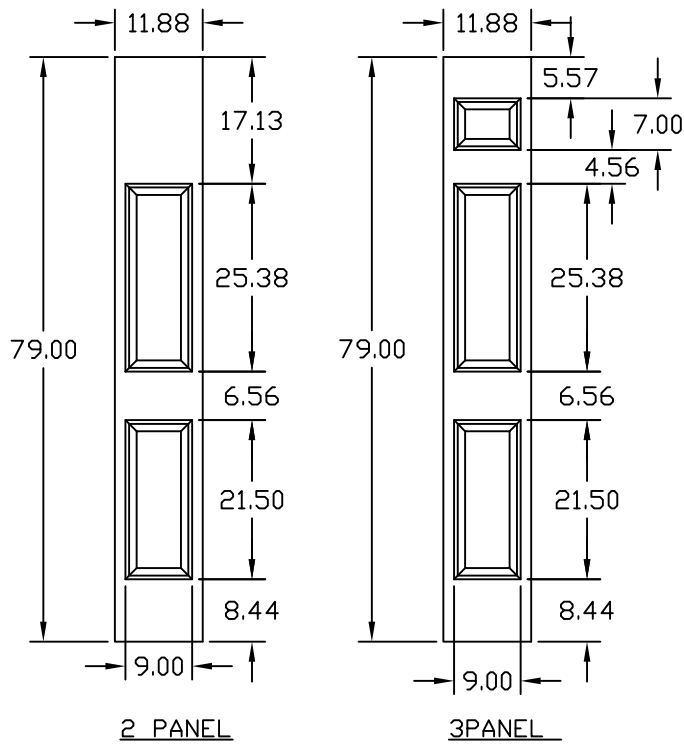

12" X 6'8" SIDELITES

14" X 6'8" SIDELITES

NOTE:
SEE SIDELITE AVAILABILITY SHEET
FOR SIDELITE SIZE AVAILABILITY PER EMBOSSMENT

SIDELITE 6'8" EMBOSSMENT
DETAILS
24 GAUGE STEEL

| | |
|---------|---------|
| DWG# | V-3 |
| DATE | 4-08-05 |
| NAME | MJP |
| SECTION | V |
| PAGE | 3 |