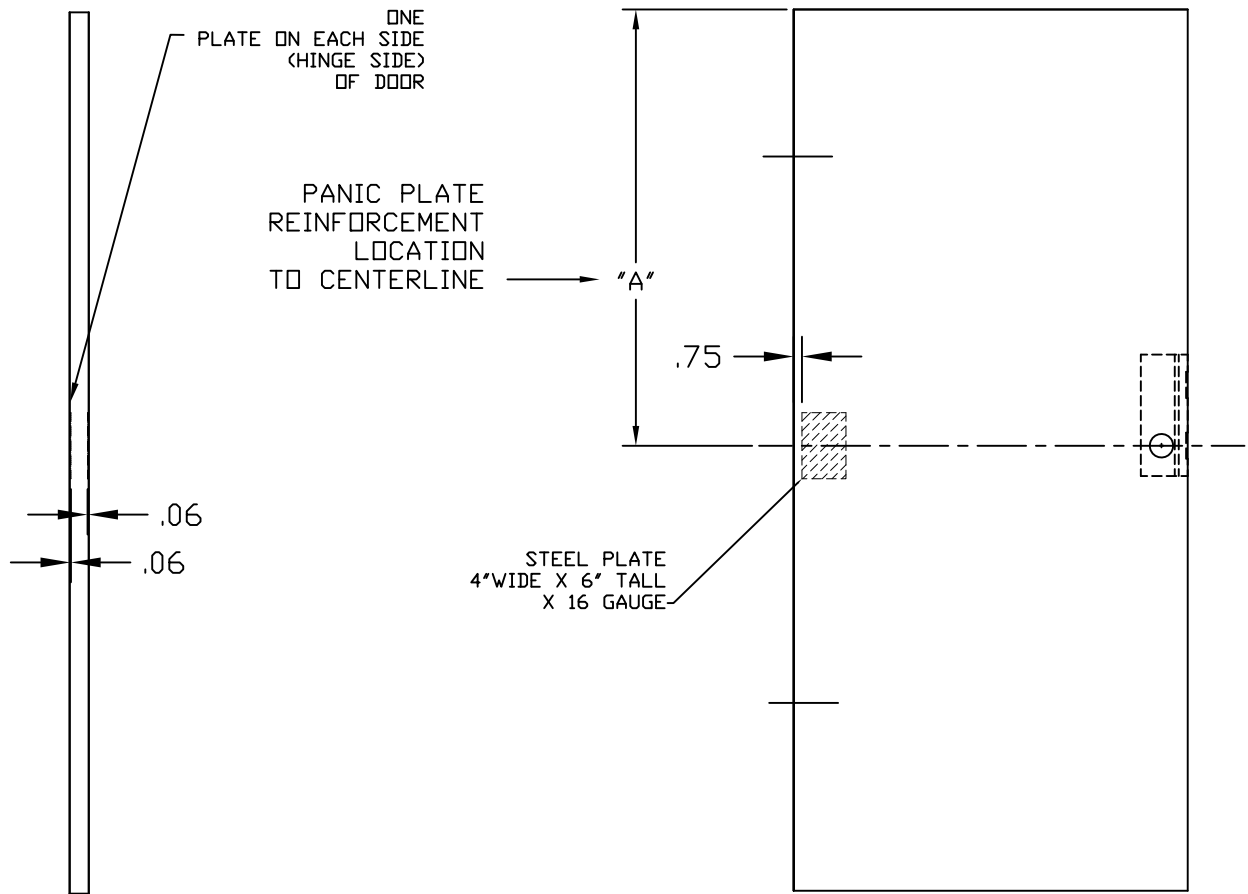

PANIC BLOCK PREP

PB

DOOR HEIGHT	A
6'8"	45.13
7'0"	47.13
8'0"	55.93

CLOSURE & PANIC BLOCK PREP
FOR WOOD EDGE DOORS

DWG#	III-25
DATE	7-10-06
NAME	MJP
SECTION	III
PAGE	25

CB
CLOSER BLOCK

CBPBWB (WOOD LOCK BLOCK)
PANIC PREP
& CLOSER BLOCK